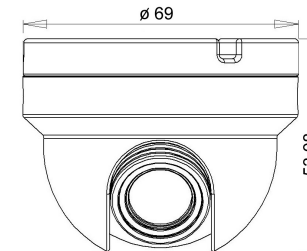

TeleEye

**TeleEye Group
Signal Communications Limited**

Units 202-203, 2/F, Laford Centre, 838 Lai Chi Kok Road, Kowloon, Hong Kong
International: (852) 2995 5996 Hong Kong: (852) 2995 5992 Fax: (852) 2995 5901
Email: info@TeleEye.com Web: www.TeleEye.com

TeleEye Europe Ltd.
4 Maidenhead Enterprise
Centre, Cordwallis Street,
Maidenhead,
Berkshire SL6 7BE,
United Kingdom
Tel: (44) 1628 776061
Fax: (44) 1628 407399
Email: info@TeleEye.co.uk

TeleEye (S) Pte Ltd.
10 UBI Crescent,
#06-09 Lobby A UBI Techpark
Singapore 408564
Tel: (65) 6745-3921
Fax: (65) 6742-1965
Email: sales@TeleEye.com.sg

**TeleEye Digital Technology
(Shenzhen) Co., Ltd.**
Room 405,
City University of Hong Kong
(Shenzhen) Research Institute
Building, 8 Yuexing 1st Road,
Shenzhen Hi-tech Industrial
Park, Nanshan District,
Shenzhen, China
Tel: (86) 755-2671-2122
Fax: (86) 755-2671-2287
Email: info@TeleEye.com.cn

TeleEye Hrvatska
Kranjčevićeva 16
52100 Pula, Croatia
Tel: (385) 52-383-102
Fax: (385) 52-383-101
Email: info@TeleEye.hr

TeleEye Philippines Inc
291-H Del Monte Avenue
Quezon City
Metro Manila, Philippines
Tel: (63) 2-3650897
Fax: (63) 2-3651446
Email: contact@TeleEye.com.ph

TeleEye (Mauritius) Ltd.
Lamberty Street, Vacoas –
Mauritius
Tel: (230) 686 5238
Fax: (230) 698 2179
Email: info@TeleEye.com.mu

**TeleEye (South Africa)
(Pty) Ltd**
Unit 4, No. 4 Homestead
Avenue, Bryanston
P O Box 2375,
Saxonwold 2132
South Africa
Tel: (27) 11 557 9200
Fax: (27) 11 706 3847
Email: info@TeleEye.co.za

**Companhia TeleEye (Macau)
Limitada**
D'Assumpção, n°180,
Edifício Tong Nam Ah Centro
Comercial, 10° andar J, em
Macau
Tel: (853) 2857 5933
Fax: (853) 2857 5911
Email: info@TeleEye.com.mo

TeleEye Lanka (Pty) Ltd
223, Ward Place Colombo
07, Sri Lanka
Tel: (94) 11 2695652 4
Fax: (94) 11 2696654
Email: info@TeleEye.com.lk