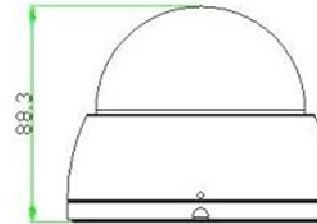

DF175

DF106 / DF109