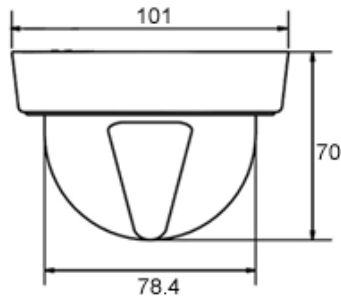

DF163 / DF166 / DF167

TeleEye Colour Fixed Domes / Vandal Resistant Domes Dimensions (mm)

DF103 / DF103W