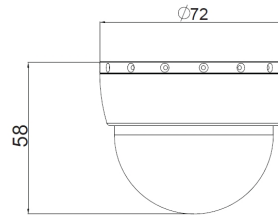

DF105 / DF108