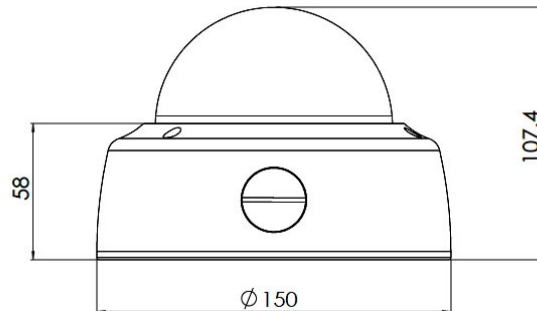

TeleEye Colour Fixed Domes / Vandal Resistant Domes Dimensions (mm)

TeleEye

**TeleEye Group
Signal Communications Limited**

Units 202-203, 2/F, Laford Centre, 838 Lai Chi Kok Road, Kowloon, Hong Kong
International: (852) 2995 5996 Hong Kong: (852) 2995 5992 Fax: (852) 2995 5901
Email: info@TeleEye.com Web: www.TeleEye.com

TeleEye Europe Ltd.
4 Maidenhead Enterprise
Centre, Cordwallis Street,
Maidenhead,
Berkshire SL6 7BE,
United Kingdom
Tel: (44) 1628 776061
Fax: (44) 1628 407399
Email: info@TeleEye.co.uk

TeleEye (S) Pte Ltd.
10 UBI Crescent,
#06-09 Lobby A UBI Techpark
Singapore 408564
Tel: (65) 6745-3921
Fax: (65) 6742-1965
Email: sales@TeleEye.com.sg

**TeleEye Digital Technology
(Shenzhen) Co., Ltd.**
Room 405,
City University of Hong Kong
(Shenzhen) Research Institute
Building, 8 Yuexing 1st Road,
Shenzhen Hi-tech Industrial
Park, Nanshan District,
Shenzhen, China
Tel: (86) 755-2671-2122
Fax: (86) 755-2671-2287
Email: info@TeleEye.com.cn

TeleEye Hrvatska
Kranjčevićeva 16
52100 Pula, Croatia
Tel: (385) 52-383-102
Fax: (385) 52-383-101
Email: info@TeleEye.hr

TeleEye Philippines Inc
291-H Del Monte Avenue
Quezon City
Metro Manila, Philippines
Tel: (63) 2-3650897
Fax: (63) 2-3651446
Email: contact@TeleEye.com.ph

TeleEye (Mauritius) Ltd.
Lamberty Street, Vacoas –
Mauritius
Tel: (230) 686 5238
Fax: (230) 698 2179
Email: info@TeleEye.com.mu

**TeleEye (South Africa)
(Pty) Ltd**
Unit 4, No. 4 Homestead
Avenue, Bryanston
P O Box 2375,
Saxonwold 2132
South Africa
Tel: (27) 11 557 9200
Fax: (27) 11 706 3847
Email: info@TeleEye.co.za

**Companhia TeleEye (Macau)
Limitada**
D'Assumpção, n°180,
Edifício Tong Nam Ah Centro
Comercial, 10° andar J, em
Macau
Tel: (853) 2857 5933
Fax: (853) 2857 5911
Email: info@TeleEye.com.mo