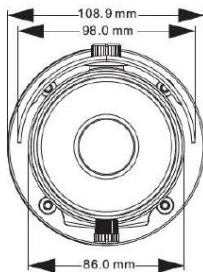

Features

- 1080p HD IR Vari-Focal long range camera
- 1/2.8" CMOS sensor, 30fps
- H.264 compression
- 3 independent video streams
- f=9mm ~ 22mm vari-focal lens
- 40m – 50m IR illumination range
- True day & night operation with auto IR-cut filter
- IP66 weather proof
- Power over Ethernet, PoE

Specifications

MODEL		MP276E-HD
VIDEO	IMAGE SENSOR	1/2.8" CMOS sensor
	RESOLUTION	1920 x 1080 (1080p) / 1280 x 720 (720p) / 640 x 480 (VGA) / 320 x 240 (QVGA)
	FRAME RATE	Up to 30 fps (1080p) / 30fps (720p)
	MINIMUM ILLUMINATION	0.0 Lux, IR ON, 40-50m
	LENS	f=9mm ~ 22mm
	AUTO IR-CUT FILTER	Yes
	VIDEO SETTINGS	Brightness/Contrast/Saturation, Region Of Interest Coding, Wide Dynamic, Sharpness, Noise Reduction
CONNECTIVITY	NETWORK INTERFACE	RJ-45
	NETWORK PROTOCOL	TCP/IP, UDP, DHCP, NTP, RTSP, SMTP
	DYNAMIC IP	DDNS
	VIDEO MAIN STREAM RESOLUTION	1920 x 1080 (30fps) / 1280 x 720 (30fps)
	VIDEO SUB STREAM RESOLUTION	1280 x 720 (10fps) / 640 x 480 (30fps) / 320 x 240 (30fps)
	CONCURRENT USERS	4 (Independent)
	WEB SERVER	Built-in
COMPRESSION	VIDEO COMPRESSION	H.264
	VIDEO STREAMING	3 Independent Streams
POWER	POWER IN	12V DC / PoE (IEEE 802.3af)
	MAX. RATING	2.64W / 6.72W (IR On)
OPERATING ENVIRONMENT	AMBIENT TEMPERATURE	-40°C - 50°C
	RELATIVE HUMIDITY	10 ~ 90% (No Condensation)
MECHANICAL DESIGN	WEATHER PROOF	IP66
	NET WEIGHT	1.7kg

Dimensions

Dim

Unit: mm

www.TeleEye.com

TeleEye Group

Hong Kong Bangladesh China Malaysia
Philippines South Africa Sri Lanka Turkey U.K.

DISTRIBUTED BY: