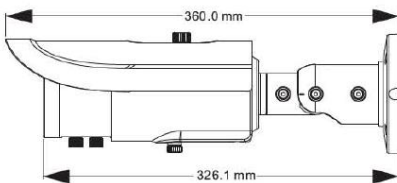

Dimensions

Dim

Unit: mm

www.TeleEye.com

TeleEye Group

Hong Kong Bangladesh China Malaysia
Philippines South Africa Sri Lanka Turkey U.K.

DISTRIBUTED BY: