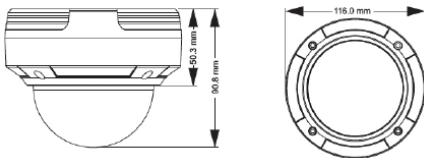

Dimensions

Unit: mm

TeleEye Group

Hong Kong Bangladesh China Malaysia
Philippines South Africa Sri Lanka Turkey U.K.

DISTRIBUTED BY:

www.TeleEye.com