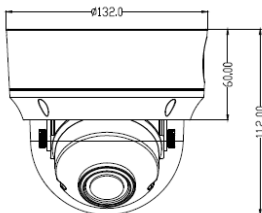

Dimensions

Unit:mm

www.TeleEye.com

TeleEye Group

Hong Kong Bangladesh China Malaysia Philippines
South Africa Sri Lanka Turkey U.K.

DISTRIBUTED BY

Design and specifications are subject to change without prior notice. Copyright © 2015 Signal Communications Limited. TeleEye is a trademark of Signal Communications Limited and is registered in China, European Community, Hong Kong, U.S. and other countries. All other trademarks are the property of their respective owners.

Print: 2015