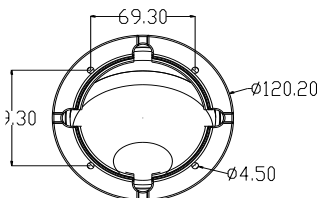

Features

- AHD High Definition Camera
- Resolution: 1080p
- Day / Night 0.0 Lux (IR ON)
- Auto IR-cut Filter
- f=3.6mm
- 0.0 Lux (IR ON)
- 24 IR LEDs / ~15m IR Range
- 4 Privacy Mask
- Wide Dynamic Range
- IP66 Weather Proof Standard
- OSD Menu

Dimensions

Unit:

mm

Specifications

MODEL		AF294
PICK UP DEVICE		1 / 2.8" SONY CMOS
EFFECTIVE PIXELS		1920 (H) x 1080 (V)
Resolution	AHD	1080P
	Composite Video	700TVL
LENS		3.6mm
AUTO IR CUT FILTER		Yes
MIN. ILLUMINATION		0.0 Lux (IR ON)
IR LED / EFFECTIVE RANGE		24 IR LEDs ~15 m
ELECTRONIC SHUTTER		Auto / Manual
BACK LIGHT COMPENSATION		On / Off Switchable
S / N RATIO		More than 50dB (AGC OFF)
WHITE BALANCE		Auto/ Manual
VIDEO OUTPUT CONNECTOR		BNC, 1.0Vp-p, (75Ω , composite)
AUTO GAIN CONTROL		Yes
OSD MENU		Multi-languages
PRIVACY MASK		4
NOISE REDUCTION		Yes
POWER SOURCE		12V DC / 5W (IR ON)
OPERATING TEMPERATURE		-20°C ~ 55°C
WEATHER PROOF		IP66
NET WEIGHT (g)		400
DIMENSION (mm)		75(H) x 93 (D)