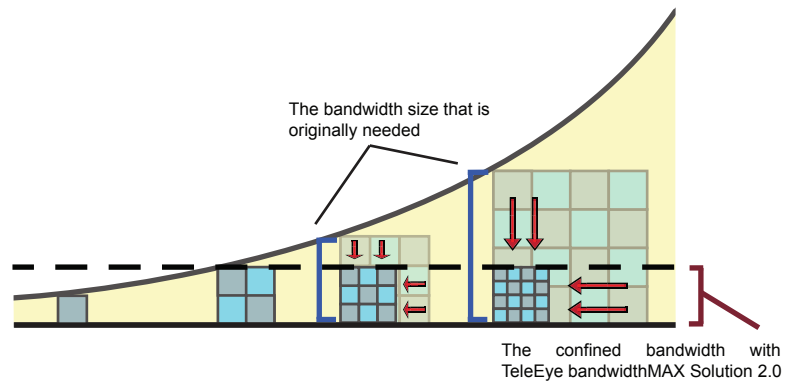

4 Hacker Resistant Technology

Many ordinary H.264 IP cameras are proven to be insecure, where hackers are able to bypass the security and access the live video footages remotely. Data security is always an important factor in the TeleEye product design.

The TeleEye Hacker Resistant technology is incorporated in the TeleEye video surveillance solution, shielding off hackers' attacks via the Internet through 5 Layers of Protection: AES 256-bit encryption, specific IP access, secure protocol and isolated video network.

TeleEye Dynamic Resolution Technology (D.R.T)

With TeleEye bandwidthMAX Solution 2.0, the frame rate, bit rate and the resolution of the images regardless of any size will be automatically adjusted by our dedicated D.R.T so that they can be perfectly fitted into the confined bandwidth.

How does TeleEye D.R.T work?

In traditional technology, the resolution of the videos is fixed regardless of the number of screens chosen. That is to say, if a total number of 16 cameras with high resolution images are viewed at the same time in the video management platform, the bandwidth may not be high enough to carry such large volume of videos, resulting in high latency in the video stream.

With TeleEye Dynamic Resolution Technology (D.R.T), the resolution of the videos will be automatically adjusted according to the chosen number of screens. In which, the resolution of the videos will be decreased with the increasing number of screens chosen, vice versa. As such, the volume of the videos can be minimized to increase bandwidth efficiency so as to allow a smoother video stream with a confined bandwidth.