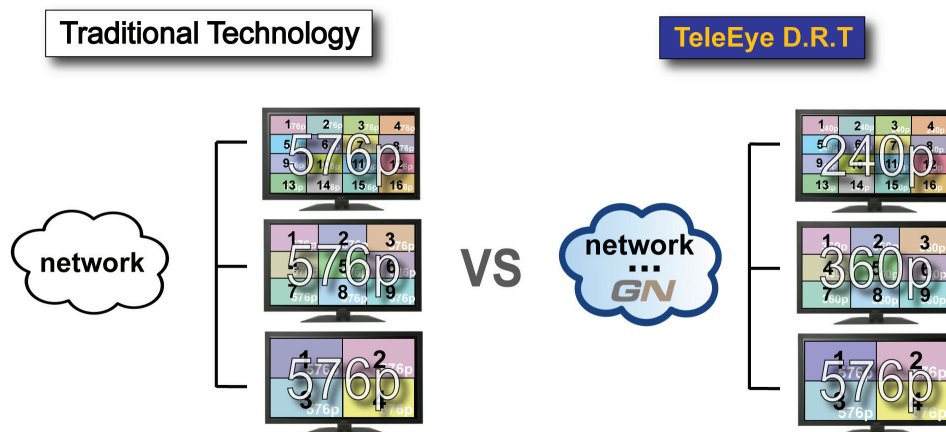

How does TeleEye D.R.T work?

In traditional technology, the resolution of the videos is fixed regardless of the number of screens chosen. That is to say, if a total number of 16 cameras with high resolution images are viewed at the same time in the video management platform, the bandwidth may not be high enough to carry such large volume of videos, resulting in high latency in the video stream.

With TeleEye Dynamic Resolution Technology (D.R.T), the resolution of the videos will be automatically adjusted according to the chosen number of screens. In which, the resolution of the videos will be decreased with the increasing number of screens chosen, vice versa. As such, the volume of the videos can be minimized to increase bandwidth efficiency so as to allow a smoother video stream with a confined bandwidth.