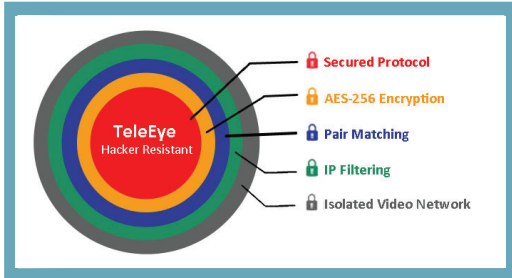

4 Hacker Resistant Technology

Many ordinary H.264 IP cameras are proven to be insecure, where hackers are able to bypass the security and access the live video footages remotely. Data security is always an important factor in the TeleEye product design.

The TeleEye Hacker Resistant technology is incorporated in the TeleEye video surveillance solution, shielding off hackers' attacks via the Internet through 5 Layers of Protection: AES 256-bit encryption, specific IP access, secure protocol and isolated video network.

TeleEye Dynamic Resolution Technology (D.R.T)

With TeleEye bandwidthMAX Solution 2.0, the frame rate, bit rate and the resolution of the images regardless of any size will be automatically adjusted by our dedicated D.R.T so that they can be perfectly fitted into the confined bandwidth.