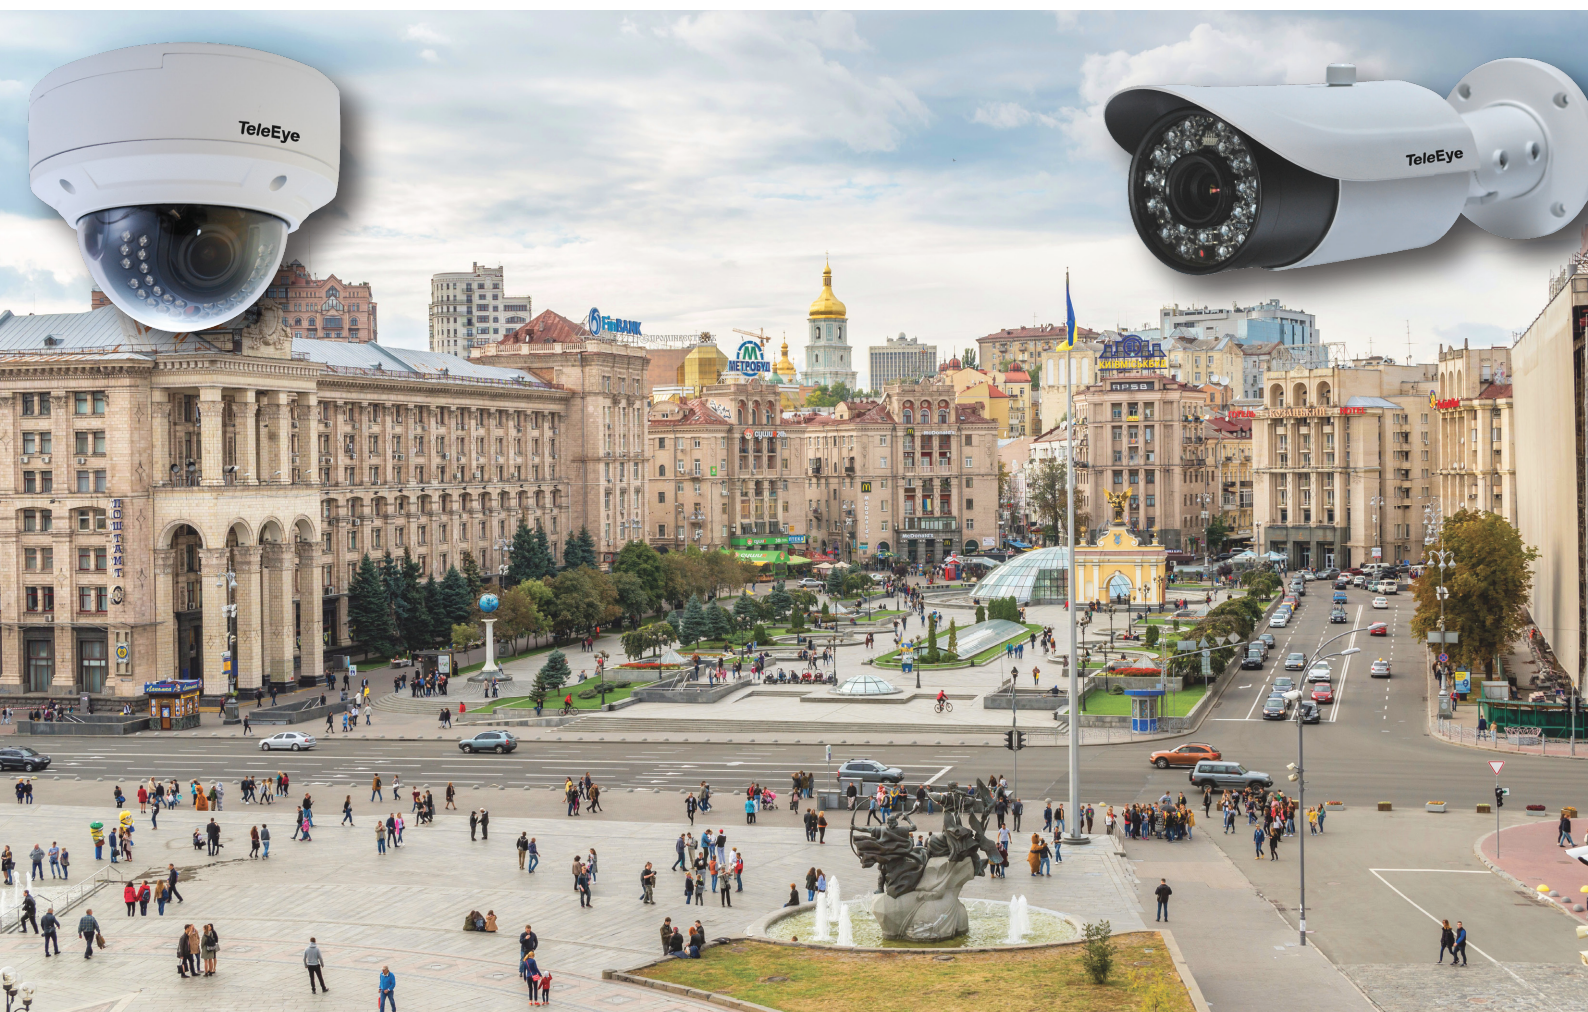

pictureMAX Solution

Designed For Ultra-High Definition Video Images

TeleEye

New Century for 4K Resolution

TeleEye pictureMAX Solution brings a revolutionary enhancement to the image quality of TeleEye's products. After the achievements in our WQHD (2560 x 1440 px) cameras and DVRs, TeleEye continues to expand its MP series cameras with the introduction of the 4K IR network cameras, the MP8 series, with built-in Auto Focus. Meanwhile, the GN series is also expanded with the introduction of the 4K DVRs, the GN8 series.

With 8MP Sony CMOS sensor, the MP800 series is able to deliver ultra-high definition video images with finest details at 4K (3840 x 2160 px) resolution. Along with the electronic vari-focal lens, users can select the wide angle manually depends on the environments or their needs. Incorporating H.265 / enhanced H.264 video compression technologies, bandwidth is greatly saved for longer recording duration for up to 70% with our GN8 series 4K DVRs compared to the standard H.264.

TeleEye pictureMAX Solution is absolutely an ideal alternative for every critical surveillance need!

Benefits

1

Auto Focus

The MP800 series cameras offer Auto Focus on the recording objects, as such the quality of the video images can be guaranteed with ultra-high definition. Everything in the images can be shown in details.