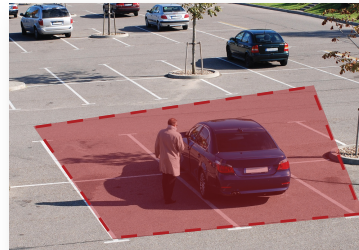

4

Video Analytic

The MP800 series cameras have built-in video analytic functions, which include: line crossing, intrusion and object removal etc. So, once there are any unusual behaviors detected, users can track back the event notice in the record history.