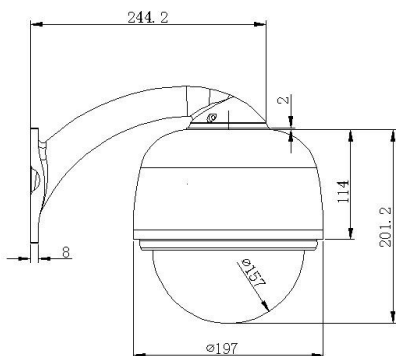

## Features

- Resolution: 480 (Day) / 550 (Night) TVL
- Powerful 432X zoom; Optical: 36X, Digital: 12X
- Min. illumination: 0.01 Lux
- 128 presets, 6 patrols, 3 patterns
- 8 privacy zone maskings
- IP66 weather proof standard

## Specifications

MODEL	DM597	DM599
PICK UP DEVICE	1/4" Sony CCD	
TOTAL PIXELS	PAL: 752 (H) x 582 (V) NTSC: 768 (H) x 494 (V)	
HORIZONTAL RESOLUTION	Day: 480 TVL Night: 550 TVL	
LENS	3.4 – 122.4mm	
VIEW ANGLE ( HORIZONTAL)	1.7° - 57.8°	
MIN. ILLUMINATION	Day: 0.1 Lux / F1.6 Night: 0.01 Lux / F1.6	
ELECTRONIC SHUTTER	1/4 - 1/10,000 sec	
S / N RATIO	More than 50dB ( AGC OFF )	
WHITE BALANCE	Auto / Manual	
VIDEO OUTPUT CONNECTOR	1.0Vp-p ( 75Ω , Composite )	
AUTO GAIN CONTROL	Yes	
OSD MENU	Yes	
POWER SOURCE	24V AC / 20W ( Max )	24V AC / 35W ( Max )
OPERATING TEMPERATURE	0°C ~ 50°C	-22°C ~ 60°C
WEATHER PROOF STANDARD	-	IP66
HUMIDITY	0% - 95% ( No Condensation )	-
NET WEIGHT ( KG )	3.5	4.2

## Dimensions

Unit: mm