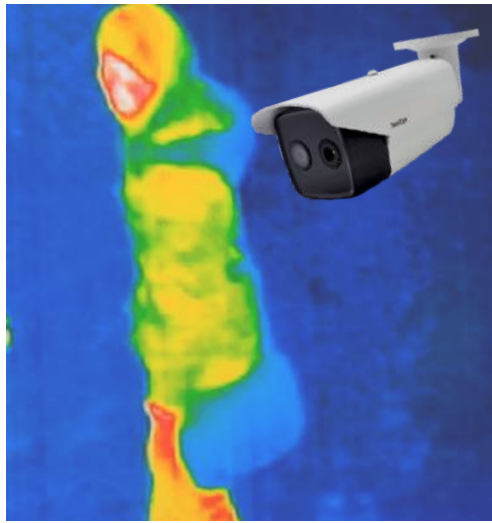

TeleEye Intrusion Detection

MP4000 series

- 1/3" 4MP CMOS sensor
- f=2.8mm fixed lens
- Angle of view: 100°
- H.265 / H.264 compression
- IP66 & IK10 ingress protection
- AI Detection:
 - Human / Vehicle / Face
- 10m IR illumination range
- ONVIF Profile S
- Power over Ethernet

MS1200T Thermal camera

- Thermal View and Visible Light View
- Thermal Video Max.
 - Resolution: 160 x 120 / (Output image 320 x 240)
- Visible Video: Max. Resolution: 1920 x 1080
- Temperature exception alarm
- Video Content Analysis (VCA)
- Fusion views of thermal view and overlaid details of visible light view

MP6242 PTZ Camera

- 1/2.8" 4MP Progressive CMOS Sensor
- Max. Resolution: 2560x1440 @20/30fps
- 40x Optical Zoom
- 350M IR Distance
- H.265 / H.264 Compression
- AI Detection:
 - Human / Vehicle
- Auto-tracking
- IP67 & IK10 ingress protection
- TVS 6KV Lightning Protection, Surge Protection