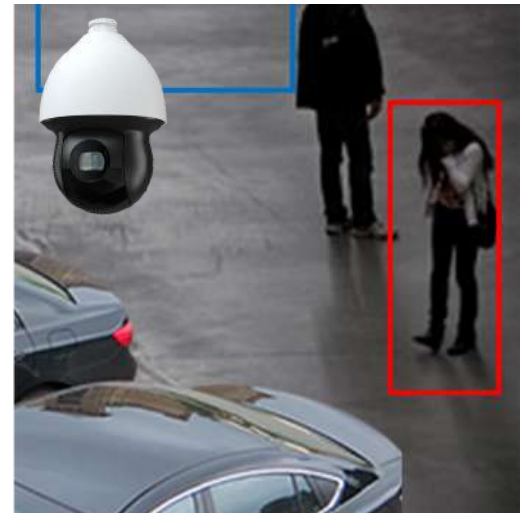

TeleEye Intrusion Detection

MP4000 series

- 1/3" 4MP CMOS sensor
- f=2.8mm fixed lens
- Angle of view: 100°
- H.265 / H.264 compression
- IP66 & IK10 ingress protection
- AI Detection:
 - Human / Vehicle / Face
- 10m IR illumination range
- ONVIF Profile S
- Power over Ethernet

MS1200T Thermal camera

- Thermal View and Visible Light View
- Thermal Video Max.
 - Resolution: 160 x 120 / (Output image 320 x 240)
- Visible Video: Max. Resolution: 1920 x 1080
- Temperature exception alarm
- Video Content Analysis (VCA)
- Fusion views of thermal view and overlaid details of visible light view

MP6242 PTZ Camera

- 1/2.8" 4MP Progressive CMOS Sensor
- Max. Resolution: 2560x1440 @20/30fps
- 40x Optical Zoom
- 350M IR Distance
- H.265 / H.264 Compression
- AI Detection:
 - Human / Vehicle
- Auto-tracking
- IP67 & IK10 ingress protection
- TVS 6KV Lightning Protection, Surge Protection