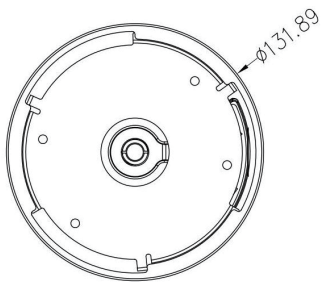

### 5MP AHD IR Vari-Focal Dome

Model

AF526

Unit: mm

#### VIDEO

<b>Image Sensor</b>	1/2.7" 5MP CMOS
<b>Resolution</b>	4MP 2560x1440(Default output) / 5MP 2592x1944
<b>Video Output</b>	AHD/TVI/CVI/CVBS (BNC)
<b>Frame Rate</b>	5MP@20fps / 4MP@25/30fps
<b>Minimum Illumination</b>	0 lux with IR
<b>IR Distance</b>	20~30M
<b>Lens</b>	f=2.8-12mm lens
<b>Angle of view</b>	95.7° ~ 35.9°
<b>Electronic Shutter</b>	Auto / Manual(x30s~1/50000s), FLK
<b>S/N Ratio</b>	≥38dB ( AGC OFF )

#### MECHANICAL DESIGN

<b>Weather Proof</b>	IP66
<b>Dimension</b>	Φ 132mm x 113mm
<b>Weight</b>	830g

Terms & Conditions 使用細則  
Design and specifications are subject to change without prior notice. Copyright © 2018 Signal Communications Limited. TeleEye is a trademark of Signal Communications Limited and is registered in China, European Community, Hong Kong, U.S. and other countries. All other trademarks are the property of their respective owners.