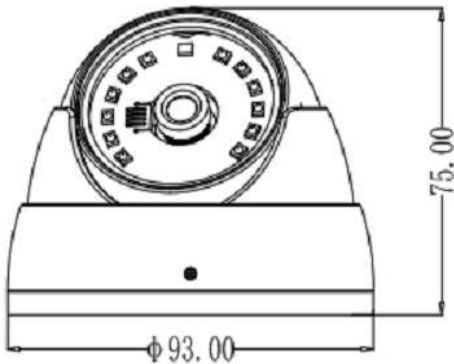

AF832

8MP AHD IR Fixed Dome

- 1/2" 8MP CMOS sensor
- 3840 x 2160 @ 15fps
- AHD/ TVI/ CVI/ CVBS video output
- f=2.8 mm Fixed lens
- 15M IR illumination range
- IP66 weather proof

Model

AF832

Unit: mm

VIDEO

IMAGE SENSOR	1/2" 8MP CMOS
RESOLUTION	3840 x 2160
VIDEO OUTPUT	AHD / TVI / CVI / CVBS (BNC)
FRAME RATE	15fps
MINIMUM ILLUMINATION	0 lux with IR
IR DISTANCE	~15M
LENS	f=2.8mm lens
ELECTRONIC SHUTTER	Auto; FLK
S/N RATIO	≥50dB (AGC OFF)

FUNCTION

FUNCTION CONTROL	OSD
DAY & NIGHT	AUTO / EXT / BW / COLOR
DIGITAL NR	2DNR / 3DNR, OFF
AGC	1 - 15
AUTO WHITE BALANCE	ATW / AWC-SET
BLC	BLC / OFF
MIRROR IMAGE	MIRROR / V-FLIP / ROTATE / OFF
IMAGE SETTING	Brightness, Sharpness,

POWER

POWER SUPPLY	12VDC
POWER CONSUMPTION	IR OFF: < 2W; IR ON: < 6W

OPERATING ENVIRONMENT

AMBIENT TEMPERATURE	- 20 °C ~ 50 °C
RELATIVE HUMIDITY	10%-90%

MECHANICAL DESIGN

WEATHER PROOF	IP66
DIMENSION	φ93mm x 75mm
WEIGHT	400g