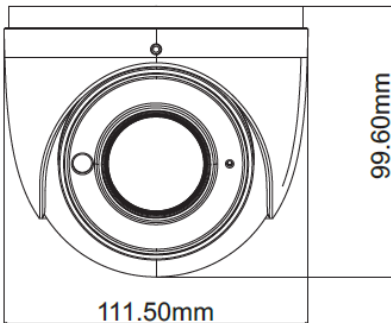

AF236

2MP Starlight AHD IR Vari-Focal Dome

- 1/2.8" 2MP Starlight CMOS sensor
- Up to 1000TVL resolution
- f=2.8 ~ 12mm Vari-Focal Lens
- Angle of view 88.6° - 34.4°
- 30~50M IR illumination range
- IP67 weather proof

Model

AF236

Unit: mm

VIDEO

IMAGE SENSOR	1/2.8" 2MP Starlight CMOS
RESOLUTION	1920 x 1080
VIDEO OUTPUT	AHD/TVI/CVI/CVBS (BNC)
FRAME RATE	30fps(60Hz), 25fps(50Hz)
MINIMUM ILLUMINATION	0Lux (IR ON); Color: 0.005Lux / F1.2, AGC ON;
IR LED / IR DISTANCE	30~50M
LENS	f=2.8mm ~ 12mm vari-focal lens
ANGLE OF VIEW	88.6° - 34.4°
ELECTRONIC SHUTTER	Auto; 1/25s~1/50000s(PAL); 1/30s~1/50000s(NTSC)
S/N RATIO	≥52dB (AGC OFF)
FUNCTION CONTROL	OSD (COC Control)

OPERATING ENVIRONMENT

AMBIENT TEMPERATURE	- 30 °C ~ 50 °C
RELATIVE HUMIDITY	10%-90%

MECHANICAL DESIGN

WEATHER PROOF	IP67
DIMENSION	Φ 111.5 mm x 100mm
WEIGHT	540g

Terms & Conditions 使用細則

Design and specifications are subject to change without prior notice. Copyright © 2021 Signal Communications Limited. TeleEye is a trademark of Signal Communications Limited and is registered in China, European Community, Hong Kong, US, and other countries. All other trademarks are the property of their respective owners.