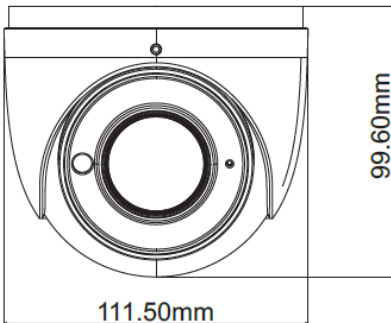

## AF236C 2MP AHD IR Vari-Focal Dome

- 1/2.8" 2MP CMOS sensor
- Up to 1000TVL resolution
- f=2.8 ~ 12mm Vari-Focal Lens
- Angle of view 88.6° - 34.4°
- 30~50M IR illumination range
- IP67 weather proof

Model

AF236C

Unit: mm

VIDEO	IMAGE SENSOR	1/2.8" 2MP CMOS
	RESOLUTION	1920 x 1080
	VIDEO OUTPUT	AHD/TVI/CVI/CVBS (BNC)
	FRAME RATE	30fps(60Hz), 25fps(50Hz)
	MINIMUM ILLUMINATION	0Lux (IR ON); Color: 0.01Lux / F1.2, AGC ON;
	IR LED / IR DISTANCE	30~50M
	LENS	f=2.8mm ~12mm vari-focal lens
	ANGLE OF VIEW	88.6° - 34.4°
	ELECTRONIC SHUTTER	Auto; 1/50s~1/100000s(PAL); 1/60s~1/100000s(NTSC)
	S/N RATIO	≥52dB ( AGC OFF )
FUNCTION	FUNCTION CONTROL	OSD ( COC Control )
	DAY & NIGHT	ICR
	WDR	Yes
	DIGITAL NR	Yes ( 2D DNR )
	AGC	Yes
	AUTO WHITE BALANCE	Yes
	BLC	Yes
	HLC	Yes
	IMAGE SETTING	Yes
	SHARPNESS	Yes
SMART IR	Yes	
POWER	Angle Adjustment	Pan: 0°~360°; Tilt: 0°~80°; Rotation: 0°~360°
	POWER SUPPLY	12VDC
OPERATING ENVIRONMENT	POWER CONSUMPTION	IR OFF: < 1W; IR ON: < 6W
	AMBIENT TEMPERATURE	- 30 °C ~ 50 °C
MECHANICAL DESIGN	RELATIVE HUMIDITY	10%-90%
	WEATHER PROOF	IP67
	DIMENSION	Φ 111.5 mmx 100mm
	WEIGHT	540g