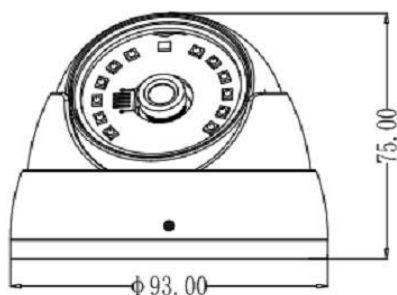

Features

- AHD High Definition Camera
- Resolution: 1080p
- Day / Night 0.0 Lux (IR ON)
- Auto IR-cut Filter
- f=3.6mm
- 0.0 Lux (IR ON)
- ~15m IR Range
- 4 Privacy Mask
- Wide Dynamic Range
- IP66 Weather Proof Standard
- OSD Menu

Dimension

Unit: mm

Specifications

MODEL		AF294B
PICK UP DEVICE		1/ 2.9" SONY CMOS
EFFECTIVE PIXELS		1920 (H) x 1080 (V)
Resolution	AHD	1 0 8 0 P
	Composite Video	7 0 0 T V L
LENS		3.6mm
AUTO IR CUT FILTER		Yes
MIN. ILLUMINATION		0.0 Lux (IR ON)
IR LED / EFFECTIVE RANGE		~15m
ELECTRONIC SHUTTER		Auto / Manual
BACK LIGHT COMPENSATION		On / Off Switchable
S / N RATIO		More than 50dB (AGC OFF)
WHITE BALANCE		Auto/ Manual
VIDEO OUTPUT CONNECTOR		BNC, 1.0Vp-p, (75Ω , composite)
AUTO GAIN CONTROL		Yes
OSD MENU		Multi-languages
PRIVACY MASK		4
NOISE REDUCTION		Yes
POWER SOURCE		12V DC / 5W (IR ON)
OPERATING TEMPERATURE		-20°C ~ 55°C
WEATHER PROOF		IP66
NET WEIGHT (g)		400
DIMENSION (mm)		75(H) x 93(D)