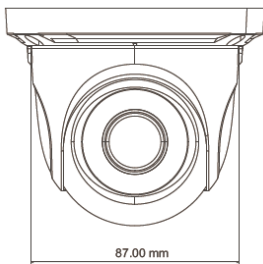

Dimension

Unit: mm

TeleEye Group
Hong Kong China Malaysia Philippines
South Africa Sri Lanka Turkey U.K.

DISTRIBUTED BY:

www.TeleEye.com