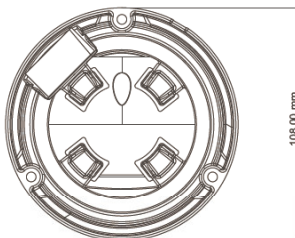

### Features

- 4MP AHD IR Fixed dome
- 1/3" 4MP CMOS sensor
- Up to 1200TVL resolution
- f=2.8mm Fixed Lens
- Angle of view 105°
- 10~20M IR illumination range
- IP66 weather proof

### Specifications

MODEL	AF431	
VIDEO	IMAGE SENSOR	1/3" 4MP CMOS
	RESOLUTION	2560x1440
	Video Output	AHD (BNC)
	Frame Rate	30fps(60Hz), 25fps(50Hz)
	Minimum Illumination	0Lux/F1.4 (IR ON)
	IR LED / IR Distance	10~20M
	Lens	f=2.8mm lens
	Angle of view	105°
	Electronic Shutter	Auto; 1/25s~1/50000s(PAL); 1/30s~1/50000s(NTSC)
	S/N Ratio	≥52dB ( AGC OFF )
FUNCTION	Function Control	OSD ( COC Control )
	Day & Night	ICR
	Digital WDR	Yes
	Digital NR	Yes ( 2D DNR )
	AGC	Yes
	Auto White Balance	Yes
	BLC	Yes
	Edge Brightness Compensation	Yes
	Defogging	Yes
	HLC	Yes
	Sharpness	Yes
	Image Setting	Yes
POWER	Power Supply	12VDC
	Power Consumption	Day : < 1W; Night : < 3W
OPERATING ENVIRONMENT	Ambient Temperature	- 20 °C ~ 50 °C
	Relative Humidity	10%-90%
MECHANICAL DESIGN	Weather Proof	IP66
	Dimension	Φ 87mm x 108mm
	Weight	360g

### Dimension

Unit: mm

**TeleEye Group**  
 Hong Kong China Malaysia Philippines  
 South Africa Sri Lanka Turkey U.K.

DISTRIBUTED BY:

[www.TeleEye.com](http://www.TeleEye.com)