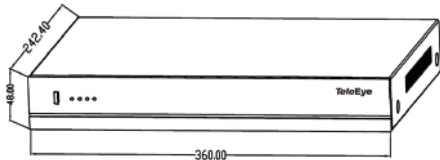

- Support EX016 Video Encoder
- Good at Low Bandwidth Network
- Hacker Resistant
- PoE Support
- H.265 / H.264 video compression
- E2E Health Check
- Duplicated Recording

GN8516

Digital Video Recorder

Unit: mm

Terms & Conditions 使用細則
Design and specifications are subject to change without prior notice. Copyright © 2020 Signal Communications Limited.
TeleEye is a trademark of Signal Communications Limited and is registered in China, European Community, Hong Kong, U.S. and other countries. All other trademarks are the property of their respective owners.

Contact Us 聯絡我們
Tel: (+852) 2995 5992 URL: www.TeleEye.com

TeleEye Group
Hong Kong China Malaysia Philippines
South Africa Sri Lanka United Kingdom