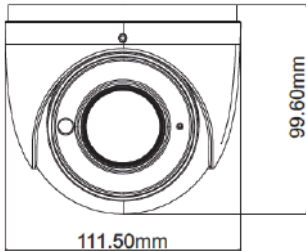

Unit: mm

Accessories