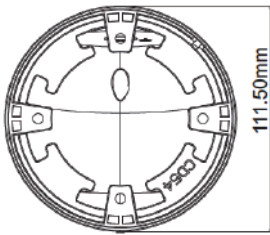

Unit: mm

Accessories