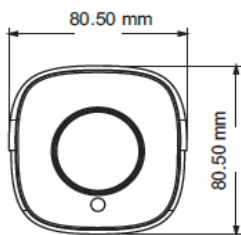

- 1/3" 4MP CMOS sensor
- f=2.8mm fixed lens  
Angle of view: 100°
- 30-50m IR illumination range
- H.265 / H.264 compression
- AI Detection:  
Face detection  
Human / Vehicle detection
- IP67 Water proof
- Power over Ethernet
- ONVIF Profile S

### 4MP Network IR Fixed Bullet with AI Detection

Unit: mm

MODEL

MP4052BE

VIDEO	IMAGE SENSOR	1/3" 4MP CMOS
	RESOLUTION	4MP ( 2560×1440 ), 3MP ( 2304×1296 ), 1080P ( 1920×1080 ), 720P ( 1280×720 ), D1, CIF, 480×240
	FRAME RATE	Up to 25/30fps
	MINIMUM ILLUMINATION	0.005 lux @F1.6, AGC ON; 0 lux with IR
	IR DISTANCE	30~50M
	LENS	f=2.8mm @F1.6 fixed lens
	ANGLE OF VIEW	100°
	ELECTRONIC SHUTTER	1 / 30 s ~ 1 / 100000 s
AUDIO	VIDEO SETTINGS	ROI, Saturation, Brightness, Chroma, Contrast, Wide Dynamic, Sharpen, NR, etc
	INPUT	1CH Audio input
CONNECTIVITY	NETWORK INTERFACE	RJ45 × 1, 10M / 100M self-adaption
	NETWORK PROTOCOL	TCP / IP, UDP, DHCP, NTP, RTSP, PPPoE, DDNS, SMTP, FTP, SNMP, HTTP, 802.1x, UPnP, HTTPs, QoS
	CONCURRENT USERS	4
	WEB SERVER	Built-in
COMPRESSION	ONVIF	Profile S
	VIDEO COMPRESSION	H.265 / H.264
	VIDEO STREAMING	3 Independent Streams
FUNCTION	AUDIO COMPRESSION	G711A/U
	AI DETECTION	Face detection; Human detection; Vehicle detection
	SMART ALARM	Intrusion detection; Line crossing detection; Video Exception; Motion detection
EDGE RECORDING	ACTION	Snap, Recording, Email
	MICRO SD Card	Max. 128GB
POWER	VOLTAGE	12VDC
	MAX. RATING	<9.5W
	POE	YES, IEEE802.af
OPERATING ENVIRONMENT	AMBIENT TEMPERATURE	-30°C ~ 60°C
	RELATIVE HUMIDITY	Less than 95% ( non-condensing )
MECHANICAL DESIGN	WATER PROOF	IP67
	DIMENSION	218mm x 80.5 mm x 80.5mm
	WEIGHT	700g