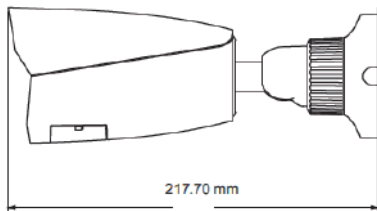

- 1/3" 4MP CMOS sensor
- f=2.8mm fixed lens  
Angle of view: 100°
- 30-50m IR illumination range
- H.265 / H.264 compression
- AI Detection:  
Face detection  
Human / Vehicle detection
- IP67 Water proof
- Power over Ethernet
- ONVIF Profile S

### 4MP Network IR Fixed Bullet with AI Detection

Unit: mm

MODEL

MP4052BE

VIDEO	IMAGE SENSOR	1/3" 4MP CMOS
	RESOLUTION	4MP ( 2560×1440 ), 3MP ( 2304×1296 ), 1080P ( 1920×1080 ), 720P ( 1280×720 ), D1, CIF, 480×240
	FRAME RATE	Up to 25/30fps
	MINIMUM ILLUMINATION	0.005 lux @F1.6, AGC ON; 0 lux with IR
	IR DISTANCE	30~50M
	LENS	f=2.8mm @F1.6 fixed lens
	ANGLE OF VIEW	100°
	ELECTRONIC SHUTTER	1 / 30 s ~ 1 / 100000 s
AUDIO	VIDEO SETTINGS	ROI, Saturation, Brightness, Chroma, Contrast, Wide Dynamic, Sharpen, NR, etc
	INPUT	1CH Audio input
CONNECTIVITY	NETWORK INTERFACE	RJ45 × 1, 10M / 100M self-adaption
	NETWORK PROTOCOL	TCP / IP, UDP, DHCP, NTP, RTSP, PPPoE, DDNS, SMTP, FTP, SNMP, HTTP, 802.1x, UPnP, HTTPs, QoS
	CONCURRENT USERS	4
	WEB SERVER	Built-in
COMPRESSION	ONVIF	Profile S
	VIDEO COMPRESSION	H.265 / H.264
	VIDEO STREAMING	3 Independent Streams
FUNCTION	AUDIO COMPRESSION	G711A/U
	AI DETECTION	Face detection; Human detection; Vehicle detection
	SMART ALARM	Intrusion detection; Line crossing detection; Video Exception; Motion detection
EDGE RECORDING	ACTION	Snap, Recording, Email
	MICRO SD Card	Max. 128GB
POWER	VOLTAGE	12VDC
	MAX. RATING	<9.5W
	POE	YES, IEEE802.af
OPERATING ENVIRONMENT	AMBIENT TEMPERATURE	-30°C ~ 60°C
	RELATIVE HUMIDITY	Less than 95% ( non-condensing )
MECHANICAL DESIGN	WATER PROOF	IP67
	DIMENSION	218mm x 80.5 mm x 80.5mm
	WEIGHT	700g