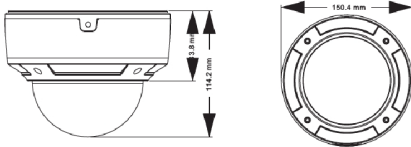

Dimension

Unit: mm

www.TeleEye.com

TeleEye Group

Hong Kong Bangladesh China Malaysia
Philippines South Africa Sri Lanka Turkey U.K.

DISTRIBUTED BY: