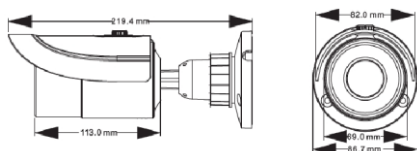

## Features

- WQHD IR camera
- 1/3" 4MP CMOS sensor, 25/30fps
- H.265 / Enhanced H.264 compression
- 3 independent video streams
- f=3.6mm fixed iris lens
- ~20m IR illumination range
- IP66 weather proof
- Power over Ethernet, PoE
- True day & night operation with auto IR-cut filter
- ONVIF Profile S

## Dimensions

Unit: mm

## Specifications

MODEL		MP451E-HD
VIDEO	IMAGE SENSOR	1/3" 4MP CMOS Sensor
	RESOLUTION	2560 x 1440 / 2304 x 1296 / 1920 x 1080 (1080p) / 1280 x 720 (720p) / D1 / CIF / 480 x 240
	FRAME RATE	Up to 25/30fps
	MINIMUM ILLUMINATION	0.0 Lux, IR ON, ~20m
	LENS	f=3.6mm Fixed Iris Lens
	AUTO IR-CUT FILTER	Yes
	VIDEO SETTINGS	Brightness/Contrast/Saturation, Region Of Interest Coding, Wide Dynamic, Sharpness, Noise Reduction
AUDIO	INPUT	1 ch
CONNECTIVITY	NETWORK INTERFACE	RJ-45
	NETWORK PROTOCOL	TCP/IP, UDP, DHCP, NTP, RTSP, PPPoE, DDNS, SMTP, FTP
	DYNAMIC IP	sureLINK, DDNS
	VIDEO MAIN STREAM RESOLUTION	2560 x 1440 / 2304 x 1296 / 1920 x 1080 / 1280 x 720
	VIDEO SUB STREAM 1 RESOLUTION	1280 x 720 / D1 / CIF
	VIDEO SUB STREAM 2 RESOLUTION	D1 / CIF / 480 x 240
	CONCURRENT USERS	10 (Independent)
	WEB SERVER	Built-in
COMPRESSION	VIDEO COMPRESSION	H.265, Enhanced H.264
	VIDEO STREAMING	3 Independent Streams
POWER	POWER IN	12V DC / PoE
	MAX. RATING	2.5W / 6W (IR On)
OPERATING ENVIRONMENT	AMBIENT TEMPERATURE	-20°C - 50°C
	RELATIVE HUMIDITY	10 ~ 90% (No Condensation)
MECHANICAL DESIGN	WEATHER PROOF	IP66
	NET WEIGHT	0.6kg