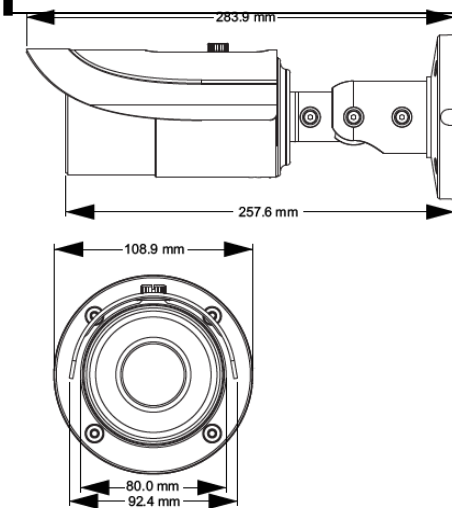

### Features

- WQHD IR Vari-Focal camera
- 1/3" 4MP CMOS sensor, 25/30fps
- H.265 / Enhanced H.264 compression
- 3 independent video streams
- f=3.3 ~ 12mm vari-focal lens
- 30~50M IR illumination range
- IP66 weather proof
- Power over Ethernet, PoE
- True day & night operation with auto IR-cut filter
- ONVIF Profile S

### Dimensions

Unit: mm

### Specifications

MODEL		MP475AE-HD
VIDEO	IMAGE SENSOR	1/3" 4MP CMOS Sensor
	RESOLUTION	2560 x 1440 / 2304 x 1296 / 1920 x 1080 (1080p) / 1280 x 720 (720p) / D1 / CIF / 480 x 240
	FRAME RATE	Up to 25/30fps
	MINIMUM ILLUMINATION	0.05 lux@F1.2, AGC ON; 0 lux with IR, 30-50M
	LENS	f=3.3 ~ 12mm
	ANGLE OF VIEW	80° ~ 38°
	AUTO IR-CUT FILTER	Yes
	VIDEO SETTINGS	Brightness/Contrast/Saturation, Region Of Interest Coding, Wide Dynamic, Sharpness, Noise Reduction
AUDIO	INPUT	1 ch
	OUTPUT	1 ch
CONNECTIVITY	NETWORK INTERFACE	RJ-45
	NETWORK PROTOCOL	TCP/IP, UDP, DHCP, NTP, RTSP, PPPoE, DDNS, SMTP, FTP
	DYNAMIC IP	sureLINK, DDNS
	VIDEO MAIN STREAM RESOLUTION	2560 x 1440 / 2304 x 1296 / 1920 x 1080 / 1280 x 720
	VIDEO SUB STREAM 1 RESOLUTION	1280 x 720 / D1 / CIF
	VIDEO SUB STREAM 2 RESOLUTION	D1 / CIF / 480 x 240
	CONCURRENT USERS	10 (Independent)
	WEB SERVER	Built-in
INTERNAL RECORDING	ON-BOARD STORAGE	Built-in micro SD slot
EVENT HANDLING	EXTERNAL ALARM INPUT	1 ch
COMPRESSION	VIDEO COMPRESSION	H.265, Enhanced H.264
	VIDEO STREAMING	3 Independent Streams
POWER	POWER IN	12V DC / PoE
	MAX. RATING	2.5W / 6.5W (IR On)
OPERATING ENVIRONMENT	AMBIENT TEMPERATURE	-20°C - 50°C
	RELATIVE HUMIDITY	10 ~ 90% (No Condensation)
MECHANICAL DESIGN	WEATHER PROOF	IP66
	DIMENSIONS	Φ 109mm × 284mm
	NET WEIGHT	1150g