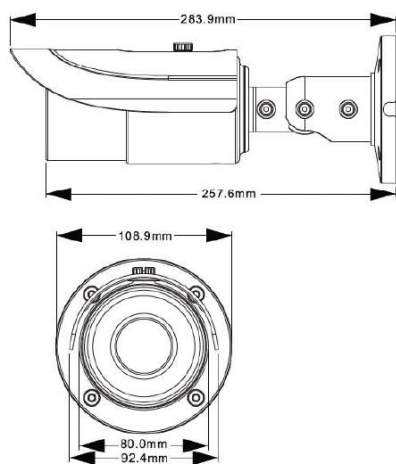

## Dimensions

Unit: mm

## Specifications

MODEL		MP475E-HD
VIDEO	IMAGE SENSOR	1/3" 4MP CMOS Sensor
	RESOLUTION	2560 x 1440 / 2304 x 1296 / 1920 x 1080 (1080p) / 1280 x 720 (720p) / D1 / CIF / 480 x 240
	FRAME RATE	Up to 25/30fps
	MINIMUM ILLUMINATION	0.0 Lux, IR ON, ~30m
	LENS	f=3.3 ~ 12mm
	AUTO IR-CUT FILTER	Yes
	VIDEO SETTINGS	Brightness/Contrast/Saturation, Region Of Interest Coding, Wide Dynamic, Sharpness, Noise Reduction
AUDIO	INPUT	1 ch
	OUTPUT	1 ch
CONNECTIVITY	NETWORK INTERFACE	RJ-45
	NETWORK PROTOCOL	TCP/IP, UDP, DHCP, NTP, RTSP, PPPoE, DDNS, SMTP, FTP
	DYNAMIC IP	sureLINK, DDNS
	VIDEO MAIN STREAM RESOLUTION	2560 x 1440 / 2304 x 1296 / 1920 x 1080 / 1280 x 720
	VIDEO SUB STREAM 1 RESOLUTION	1280 x 720 / D1 / CIF
	VIDEO SUB STREAM 2 RESOLUTION	D1 / CIF / 480 x 240
	CONCURRENT USERS	10 (Independent)
	WEB SERVER	Built-in
INTERNAL RECORDING	ON-BOARD STORAGE	Built-in micro SD slot
EVENT HANDLING	EXTERNAL ALARM INPUT	1 ch
COMPRESSION	VIDEO COMPRESSION	H.265, Enhanced H.264
	VIDEO STREAMING	3 Independent Streams
POWER	POWER IN	12V DC / PoE
	MAX. RATING	2.5W / 5W (IR On)
OPERATING ENVIRONMENT	AMBIENT TEMPERATURE	-20°C - 50°C
	RELATIVE HUMIDITY	10 ~ 90% (No Condensation)
MECHANICAL DESIGN	WEATHER PROOF	IP66
	NET WEIGHT	1.3kg