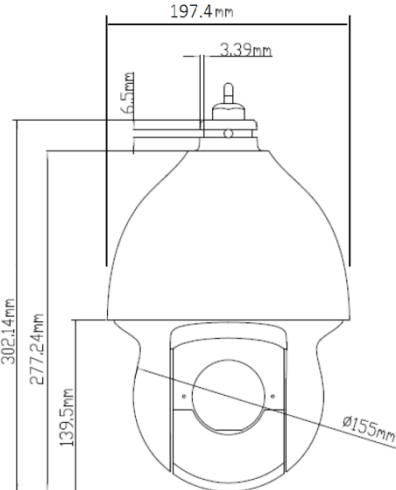

MP6242-HD

40 x Optical Zoom 4MP Network IR Speed Dome

- 1/2.8" 4MP Progressive CMOS Sensor
- Max. Resolution: 2560x1440 @20/30fps
- 40x Optical Zoom
- 350M IR Distance
- H.265 / H.264 Compression
- AI Detection: Human / Vehicle detection
- Auto-tracking
- IP67 & IK10 ingress protection
- TVS 6KV Lightning Protection, Surge Protection

Model

MP6242-HD

Dimension:

Unit: mm

VIDEO

IMAGE SENSOR	1/2.8" 4MP Progressive CMOS
MAX. RESOLUTION	2560x1440
FRAME RATE	Up to 30fps
MINIMUM ILLUMINATION	Color 0.005 Lux @ (F1.2 AGC ON); B/W 0.001Lux @ (F1.2 AGC ON); 0.0Lux, IR ON; ~350M IR distance
LENS	40x Optical zoom, f=4.5mm ~ 180mm, MAX F1.2
VIEW ANGLE	H: 56°~ 1.8° / W: 33°~1.1°
ELECTRONIC SHUTTER	Auto/ Manual (1/25~1/25000s)

MP6242-HD

40 x Optical Zoom 4MP Network IR Speed Dome

Accessories:

Pole mount PTC-MQ61PD

Pendant mount PTC-MQ61PL

Corner mount PTC-MQ61CN

MECHANICAL DESIGN

WEATHER PROOF	IP67
VANDAL RESISTANT	IK10
PROTECTION LEVEL	TVS 6KV lightning protection, surge protection
DIMENSION	197 x 302 mm
WEIGHT	3.0Kg