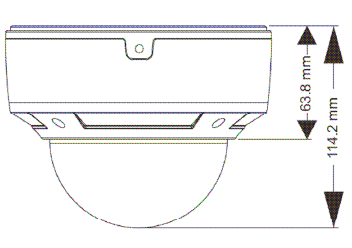

Features

- 4K IR Dome
- 1/2.5" 8MP SONY CMOS sensor
- Max. resolution: 3840 × 2160
- H.265 / Enhanced H.264 compression
- Electric vari-focal f=3.3mm ~ 12mm lens
- Angle of view: 97.5° ~ 38.5°
- 20-30m IR illumination range
- IP66 & IK10 ingress protection
- Power over Ethernet
- ONVIF Profile S

Dimension

Unit: mm

Specifications

MODEL		MP855AE-HD
VIDEO	IMAGE SENSOR	1/2.5" 8MP SONY CMOS
	RESOLUTION	8MP (3840×2160), 1080P (1920×1080), 720P (1280×720), D1, CIF, 480x240
	FRAME RATE	Up to 25/30fps
	MINIMUM ILLUMINATION	0.01 lux @F1.2, AGC ON; 0 lux with IR
	IR Distance	20~30M
	LENS	f=3.3mm ~ 12mm motorized lens
	ANGLE OF VIEW	97.5° ~ 38.5°
	ELECTRONIC SHUTTER	1 / 25 s ~ 1 / 100000 s
	VIDEO SETTINGS	ROI, Saturation, Brightness, Chroma, Contrast, Wide Dynamic, Sharpen, NR, etc.
	ANALOG VIDEO OUTPUT	CVBS video output (BNC × 1)
AUDIO	INPUT	1CH
	OUTPUT	1CH
CONNECTIVITY	NETWORK INTERFACE	RJ45 × 1, 10M / 100M self-adaption
	NETWORK PROTOCOL	TCP / IP, UDP, DHCP, NTP, RTSP, PPPoE, DDNS, SMTP, FTP
	CONCURRENT USERS	10
	WEB SERVER	Built-in
	ONVIF	Profile S
COMPRESSION	VIDEO COMPRESSION	H.265 / Enhanced H.264
	VIDEO STREAMING	3 Independent Streams
	MOTION DETECTION	Yes
	ACTION	Snap, Recording, Alarm output, Email
	ALARM INPUT	1
	ALARM OUTPUT	1
EDGE RECORDING	TF Card	Max. 128GB
POWER	VOLTAGE	12VDC
	MAX. RATING	6.5W
	POE	YES
OPERATING ENVIRONMENT	AMBIENT TEMPERATURE	-20°C ~ 50°C
	RELATIVE HUMIDITY	10%-90%
MECHANICAL DESIGN	WEATHER PROOF	IP66
	VANDAL RESISTANT	IK10
	DIMENSION	Φ 150 mmx 114mm
	WEIGHT	1100g