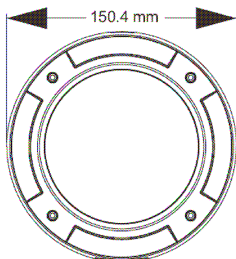

Features

- 4K IR Dome
- 1/2.5" 8MP SONY CMOS sensor
- Max. resolution: 3840 × 2160
- H.265 / Enhanced H.264 compression
- Electric vari-focal f=3.3mm ~ 12mm lens
- Angle of view: 97.5° ~ 38.5°
- 20-30m IR illumination range
- IP66 & IK10 ingress protection
- Power over Ethernet
- ONVIF Profile S

Dimension

Unit: mm

Specifications

MODEL		MP855AE-HD
VIDEO	IMAGE SENSOR	1/2.5" 8MP SONY CMOS
	RESOLUTION	8MP (3840×2160), 1080P (1920×1080), 720P (1280×720), D1, CIF, 480x240
	FRAME RATE	Up to 25/30fps
	MINIMUM ILLUMINATION	0.01 lux @F1.2, AGC ON; 0 lux with IR
	IR Distance	20~30M
	LENS	f=3.3mm ~ 12mm motorized lens
	ANGLE OF VIEW	97.5° ~ 38.5°
	ELECTRONIC SHUTTER	1 / 25 s ~ 1 / 100000 s
	VIDEO SETTINGS	ROI, Saturation, Brightness, Chroma, Contrast, Wide Dynamic, Sharpen, NR, etc.
	ANALOG VIDEO OUTPUT	CVBS video output (BNC × 1)
AUDIO	INPUT	1CH
	OUTPUT	1CH
CONNECTIVITY	NETWORK INTERFACE	RJ45 × 1, 10M / 100M self-adaption
	NETWORK PROTOCOL	TCP / IP, UDP, DHCP, NTP, RTSP, PPPoE, DDNS, SMTP, FTP
	CONCURRENT USERS	10
	WEB SERVER	Built-in
	ONVIF	Profile S
COMPRESSION	VIDEO COMPRESSION	H.265 / Enhanced H.264
	VIDEO STREAMING	3 Independent Streams
	MOTION DETECTION	Yes
	ACTION	Snap, Recording, Alarm output, Email
	ALARM INPUT	1
	ALARM OUTPUT	1
EDGE RECORDING	TF Card	Max. 128GB
POWER	VOLTAGE	12VDC
	MAX. RATING	6.5W
	POE	YES
OPERATING ENVIRONMENT	AMBIENT TEMPERATURE	-20°C ~ 50°C
	RELATIVE HUMIDITY	10%-90%
MECHANICAL DESIGN	WEATHER PROOF	IP66
	VANDAL RESISTANT	IK10
	DIMENSION	Φ 150 mmx 114mm
	WEIGHT	1100g