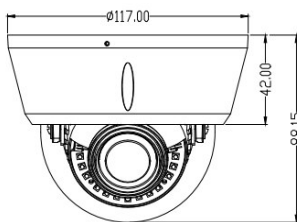

### Features

- 1080p IR Dome
- 1/2.8" Sony 2MP Starlight CMOS sensor
- H.265 / Enhanced H.264 compression
- Vari-focal f=2.8mm ~ 12mm
- ~25m IR illumination range
- IP66 weather proof
- Vandal resistant
- Power over Ethernet
- ONVIF Profile S

### Dimension

Unit: mm

### Specifications

MODEL		MQ2225E-HD
VIDEO	IMAGE SENSOR	1/2.8" Sony 2MP Starlight CMOS
	RESOLUTION	1080p / 960p / 720p / XGA / D1
	FRAME RATE	Up to 30fps
	MINIMUM ILLUMINATION	0Lux/F1.4 (IR ON) 12pcs IR LED ~25M, Color: 0.01Lux / F1.4, B/W:0.005Lux / F1.4
	LENS	f=2.8mm ~12mm vari-focal lens
	VIEW ANGLE	35-97
	ELECTRONIC SHUTTER	Auto/ Manual (1/25~1/10000), FLK
	VIDEO SETTINGS	Brightness / Contrast / Saturation / Mirror / Exposure / Flickerless Control / Sharpness / TWDR / 3DNR
	ANALOG VIDEO OUTPUT	1CH 1.0Vp-p composite video output
AUDIO	INPUT	1CH Audio intercom input
	OUTPUT	1CH
CONNECTIVITY	NETWORK INTERFACE	RJ-45
	CONCURRENT USERS	4
	WEB SERVER	Built-in
	ONVIF	Profile S
COMPRESSION	VIDEO COMPRESSION	H.265 / Enhanced H.264
	VIDEO STREAMING	Dual-stream
EVENT HANDLING	PRIVACY ZONE	4
	SNAP SHOT	JPEG
	MOTION DETECTION	Yes
	ACTION	Recording, Alarm output, Email
	ALARM INPUT	2
	RELAY SWITCH	1
EDGE RECORDING	TF Card	Max. 64GB
POWER	VOLTAGE	12VDC
	MAX. RATING	7W
	POE	YES
OPERATING ENVIRONMENT	AMBIENT TEMPERATURE	-20°C ~ 55°C
	RELATIVE HUMIDITY	0%-90%
MECHANICAL DESIGN	WEATHER PROOF	IP66
	VANDAL RESISTANT	IK10
	DIMENSION	117mm x 88.5mm
	WEIGHT	650g