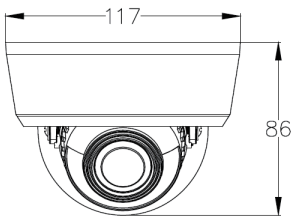

Unit: mm

Accessories

Junction Box: MQ-JBP06D