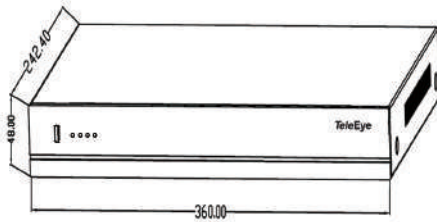

TeleEye

- 4K (3840 x 2160)
- H.265
- Hacker Resistant
- PoE Support
- Pre / Post Alarm Image
- Arm / Disarm Interface
- E2E Health Check
- Duplicated Recording

WS9040

4K Digital Video Recorder

Unit: mm

MODEL	WS9040	
CAMERA INTERFACE	CONFIGURATION	Dedicated Network/Shared Network
	RESOLUTIONS	4K, WQHD, 1080p, 720p
	MAX. CHANNELS	8
	DEDICATED VIDEO PORTS	8x, 100base-T, PoE
VIDEO CODING	COMPATIBLE MODELS	TeleEye MS, MP, MQ & ONVIF (Profile S)
	OUTPUTS	1x HDMI, 1x VGA (max. resolution 1080p)
RECORDING	VIDEO & AUDIO	Enhanced H.264, H.264, H.265
	MODES	Manual, Scheduled, Event-driven
	STORAGE	2x SATA, internal
	MAX. RECORDING PERFORMANCE	25fps per channel @ 4K
EVENT	DUPLICATED RECORDING	Yes
	TYPES	External Alarm, Video Motion Detection, System Tamper, Power Interruption, HDD Failure, Object Detection, Face Detection
	ACTIONS	Dialback, Buzzer, Email Notification, Mobile Notification, Relay Control, Telemetry Preset
RELAY	CONTROLS	Arm/Disarm, Security Switch, Power Interruption, Tamper Detection
	ALARM INPUTS	4x on DVR + Alarm Inputs on Cameras
AUDIO	OUTPUTS	1
	INPUTS	1x RCA on DVR or Audio Inputs on Cameras
COMMUNICATION	OUTPUTS	1x RCA on DVR or Audio Outputs on Cameras
	NETWORK	100/1000 based-T
	SURELINK	Yes
	THROUGHPUT CONTROL	Yes
	WEB SERVER	Built-in
	RTSP SERVER	Yes
	JOYSTICK CONTROL	RX-KB07
POWER	USB	2 x USB 2.0
	RATING	DC 48V, 3A
OPERATING ENVIRONMENT	AMBIENT TEMPERATURE	-10°C ~ 55°C
	RELATIVE HUMIDITY	10% - 90% (no condensation)
MECHANICAL DESIGN	DIMENSION	360mm x 242mm x 48mm
	WEIGHT	2.0kg