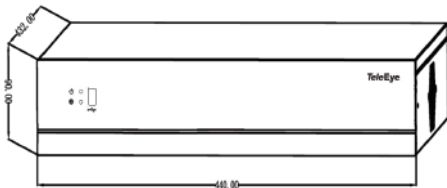

MODEL

WS9080

Unit: mm

CAMERA INTERFACE	CONFIGURATION	Dedicated Network/Shared Network
	RESOLUTIONS	4K, WQHD, 1080p, 720p
	MAX. CHANNELS	16
	DEDICATED VIDEO PORTS	16x, 100base-T, PoE
VIDEO	COMPATIBLE MODELS	TeleEye MS, MP, MP, MQ & ONVIF (Profile S)
	OUTPUTS	1x HDMI (max. resolution 4K) 1x VGA (max. resolution 1080p)
CODING	VIDEO & AUDIO	Enhanced H.264, H.264, H.265
RECORDING	MODES	Manual, Scheduled, Event-driven
	STORAGE	8x SATA, internal
	MAX. RECORDING PERFORMANCE	25fps per channel @ 4K 25fps per channel @WQHD
EVENT	RAID5	Yes
	TYPES	External Alarm, Video Motion Detection, System Tamper, Power Interruption, HDD Failure, Object Detection, Face Detection
	ACTIONS	Dialback, Buzzer, Email Notification, Relay Control, Telemetry Preset
RELAY	CONTROLS	Arm/Disarm, Security Switch, Power Interruption, Tamper Detection
	ALARM INPUTS	4x on DVR / Alarm Inputs on Cameras
AUDIO	OUTPUTS	1
	INPUTS	1x RCA on DVR / Audio Inputs on Cameras
COMMUNICATION	OUTPUTS	1x RCA on DVR / Audio Outputs on Cameras
	NETWORK	100/1000 based-T
	SURELINK	Yes
	THROUGHPUT CONTROL	Yes
	WEB SERVER	Built-in
	RTSP SERVER	Yes
POWER	JOYSTICK CONTROL	RX-KB05 / RX-KB07
	USB	3 x USB 2.0 (1 Front, 2 Rear)
OPERATING ENVIRONMENT	RATING	AC 100-240V, 3.5-2A
	AMBIENT TEMPERATURE	-10°C ~ 55°C
MECHANICAL DESIGN	RELATIVE HUMIDITY	10% - 90% (no condensation)
	DIMENSION	440mm x 440mm x 95mm
	WEIGHT	7.6kg